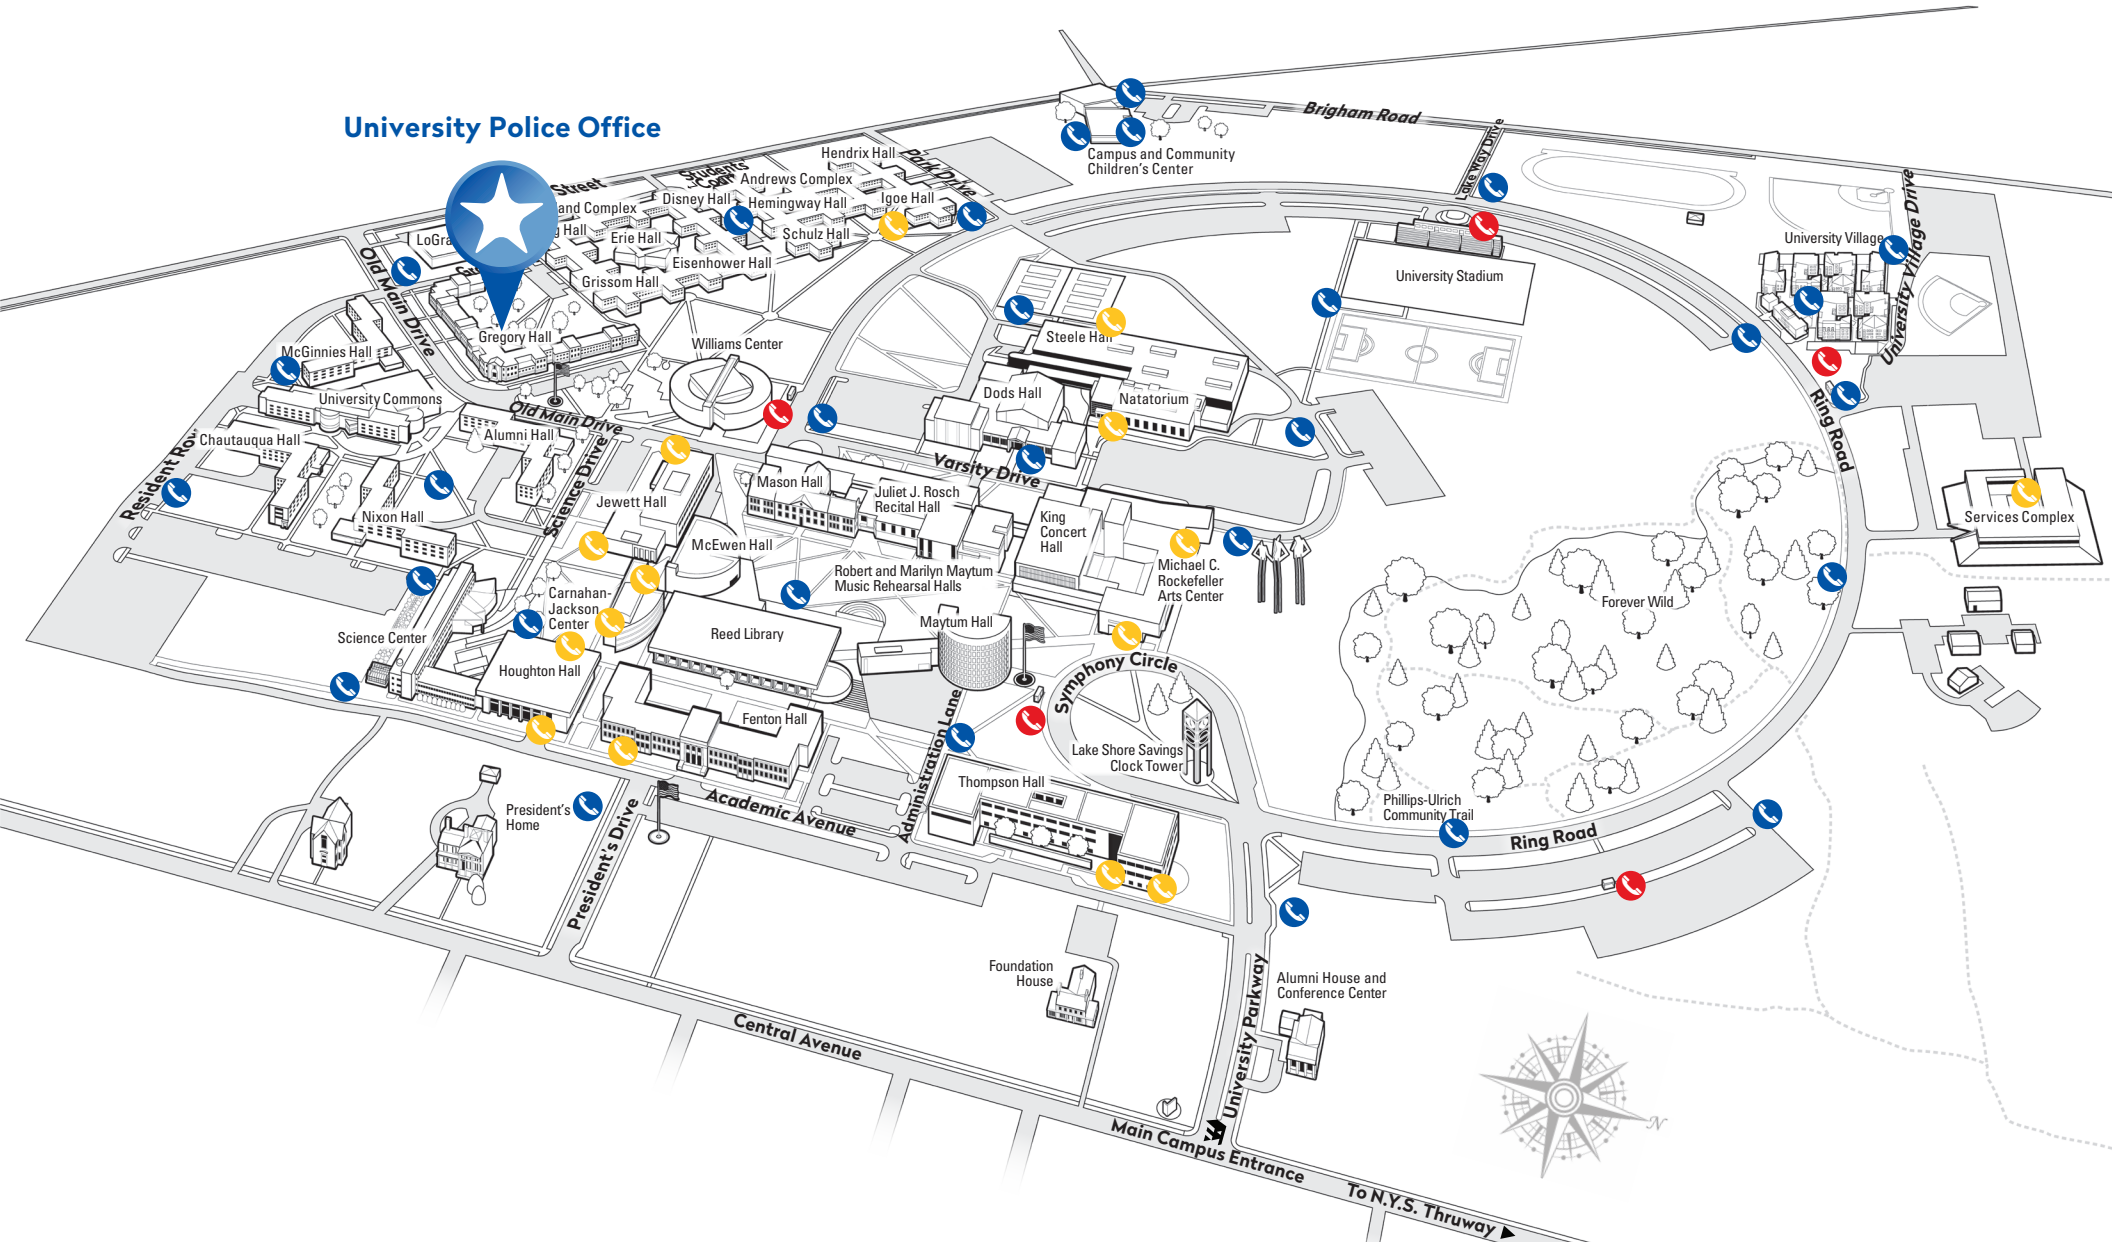

University Police Office

EMERGENCY TELEPHONE LOCATIONS

-  Indoor
-  Outdoor
-  Park and Ride