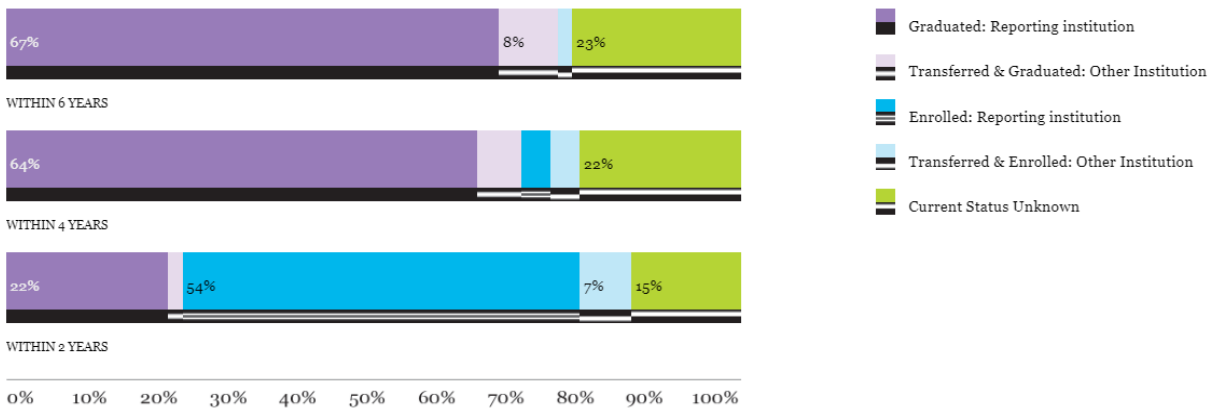

roll over each bar for detail data

[view detail data for graph »](#)

Full-Time Transfer

Full-Time Transfer Students Starting Fall 2017

Number of students: 303

roll over each bar for detail data

[view detail data for graph »](#)