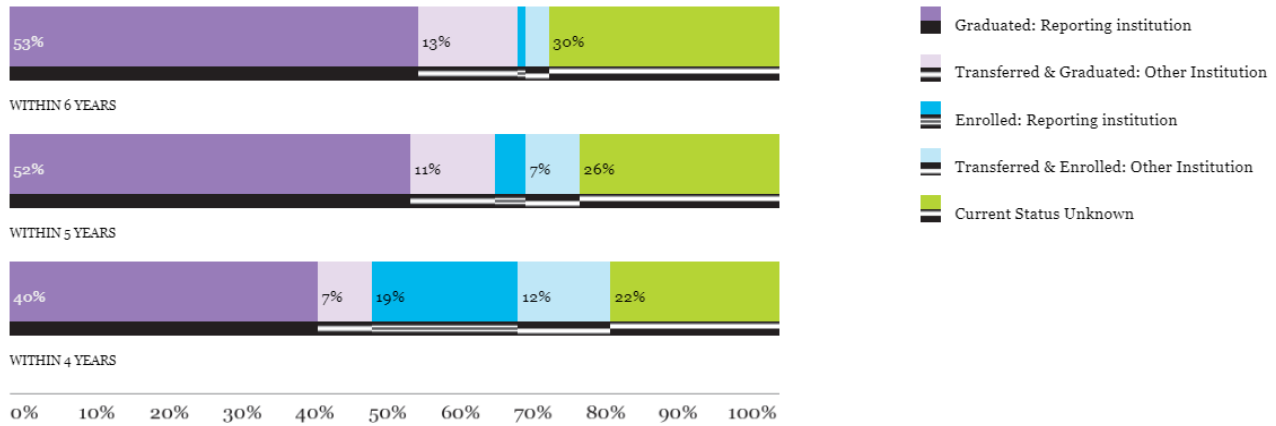

BACHELOR'S MODEL

First-Time Full-Time

First-Time Full-Time Students Starting Fall 2017

Number of students: 1,122

roll over each bar for detail data

[view detail data for graph »](#)