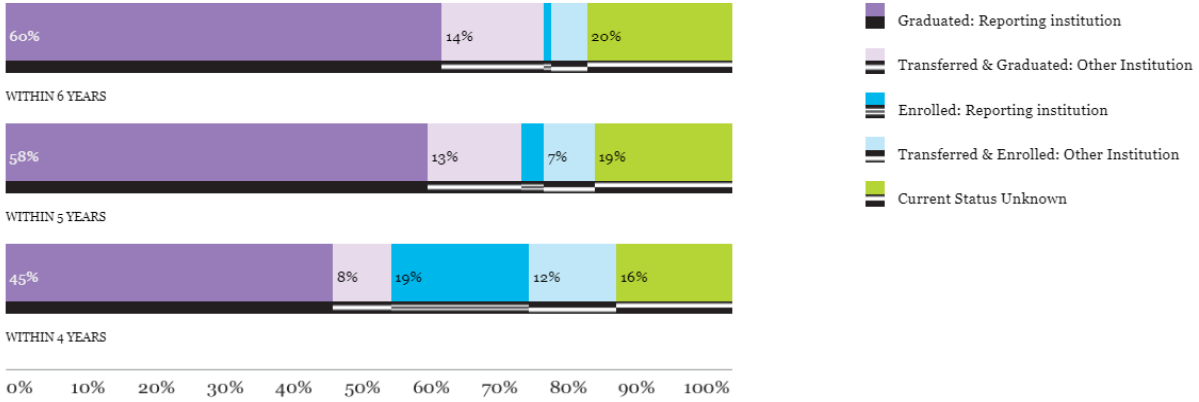

First-Time Full-Time

First-Time Full-Time Students Starting Fall 2016

Number of students: 930

roll over each bar for detail data

[view detail data for graph »](#)