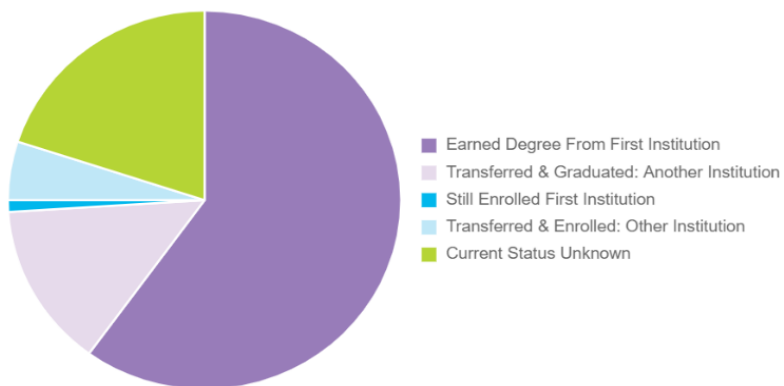

Website:
www.fredonia.edu

Email:

Fall 2016 First-time Full-time Cohort

6-year outcomes for undergraduate bachelor's-seeking students as of 2022

First-Time Full-Time

First-Time Full-Time Students Starting Fall 2016