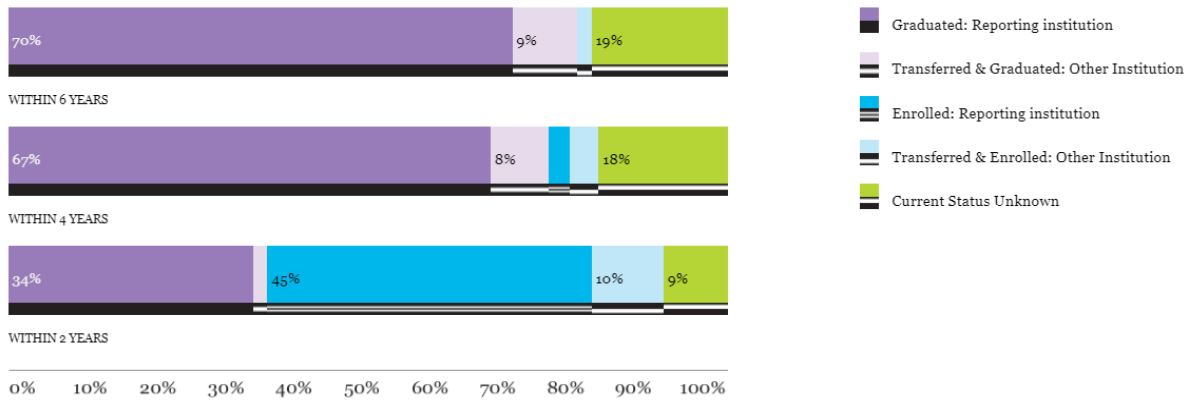

Full-Time Transfer

Full-Time Transfer Students Starting Fall 2016

Number of students: 305

roll over each bar for detail data

[view detail data for graph »](#)